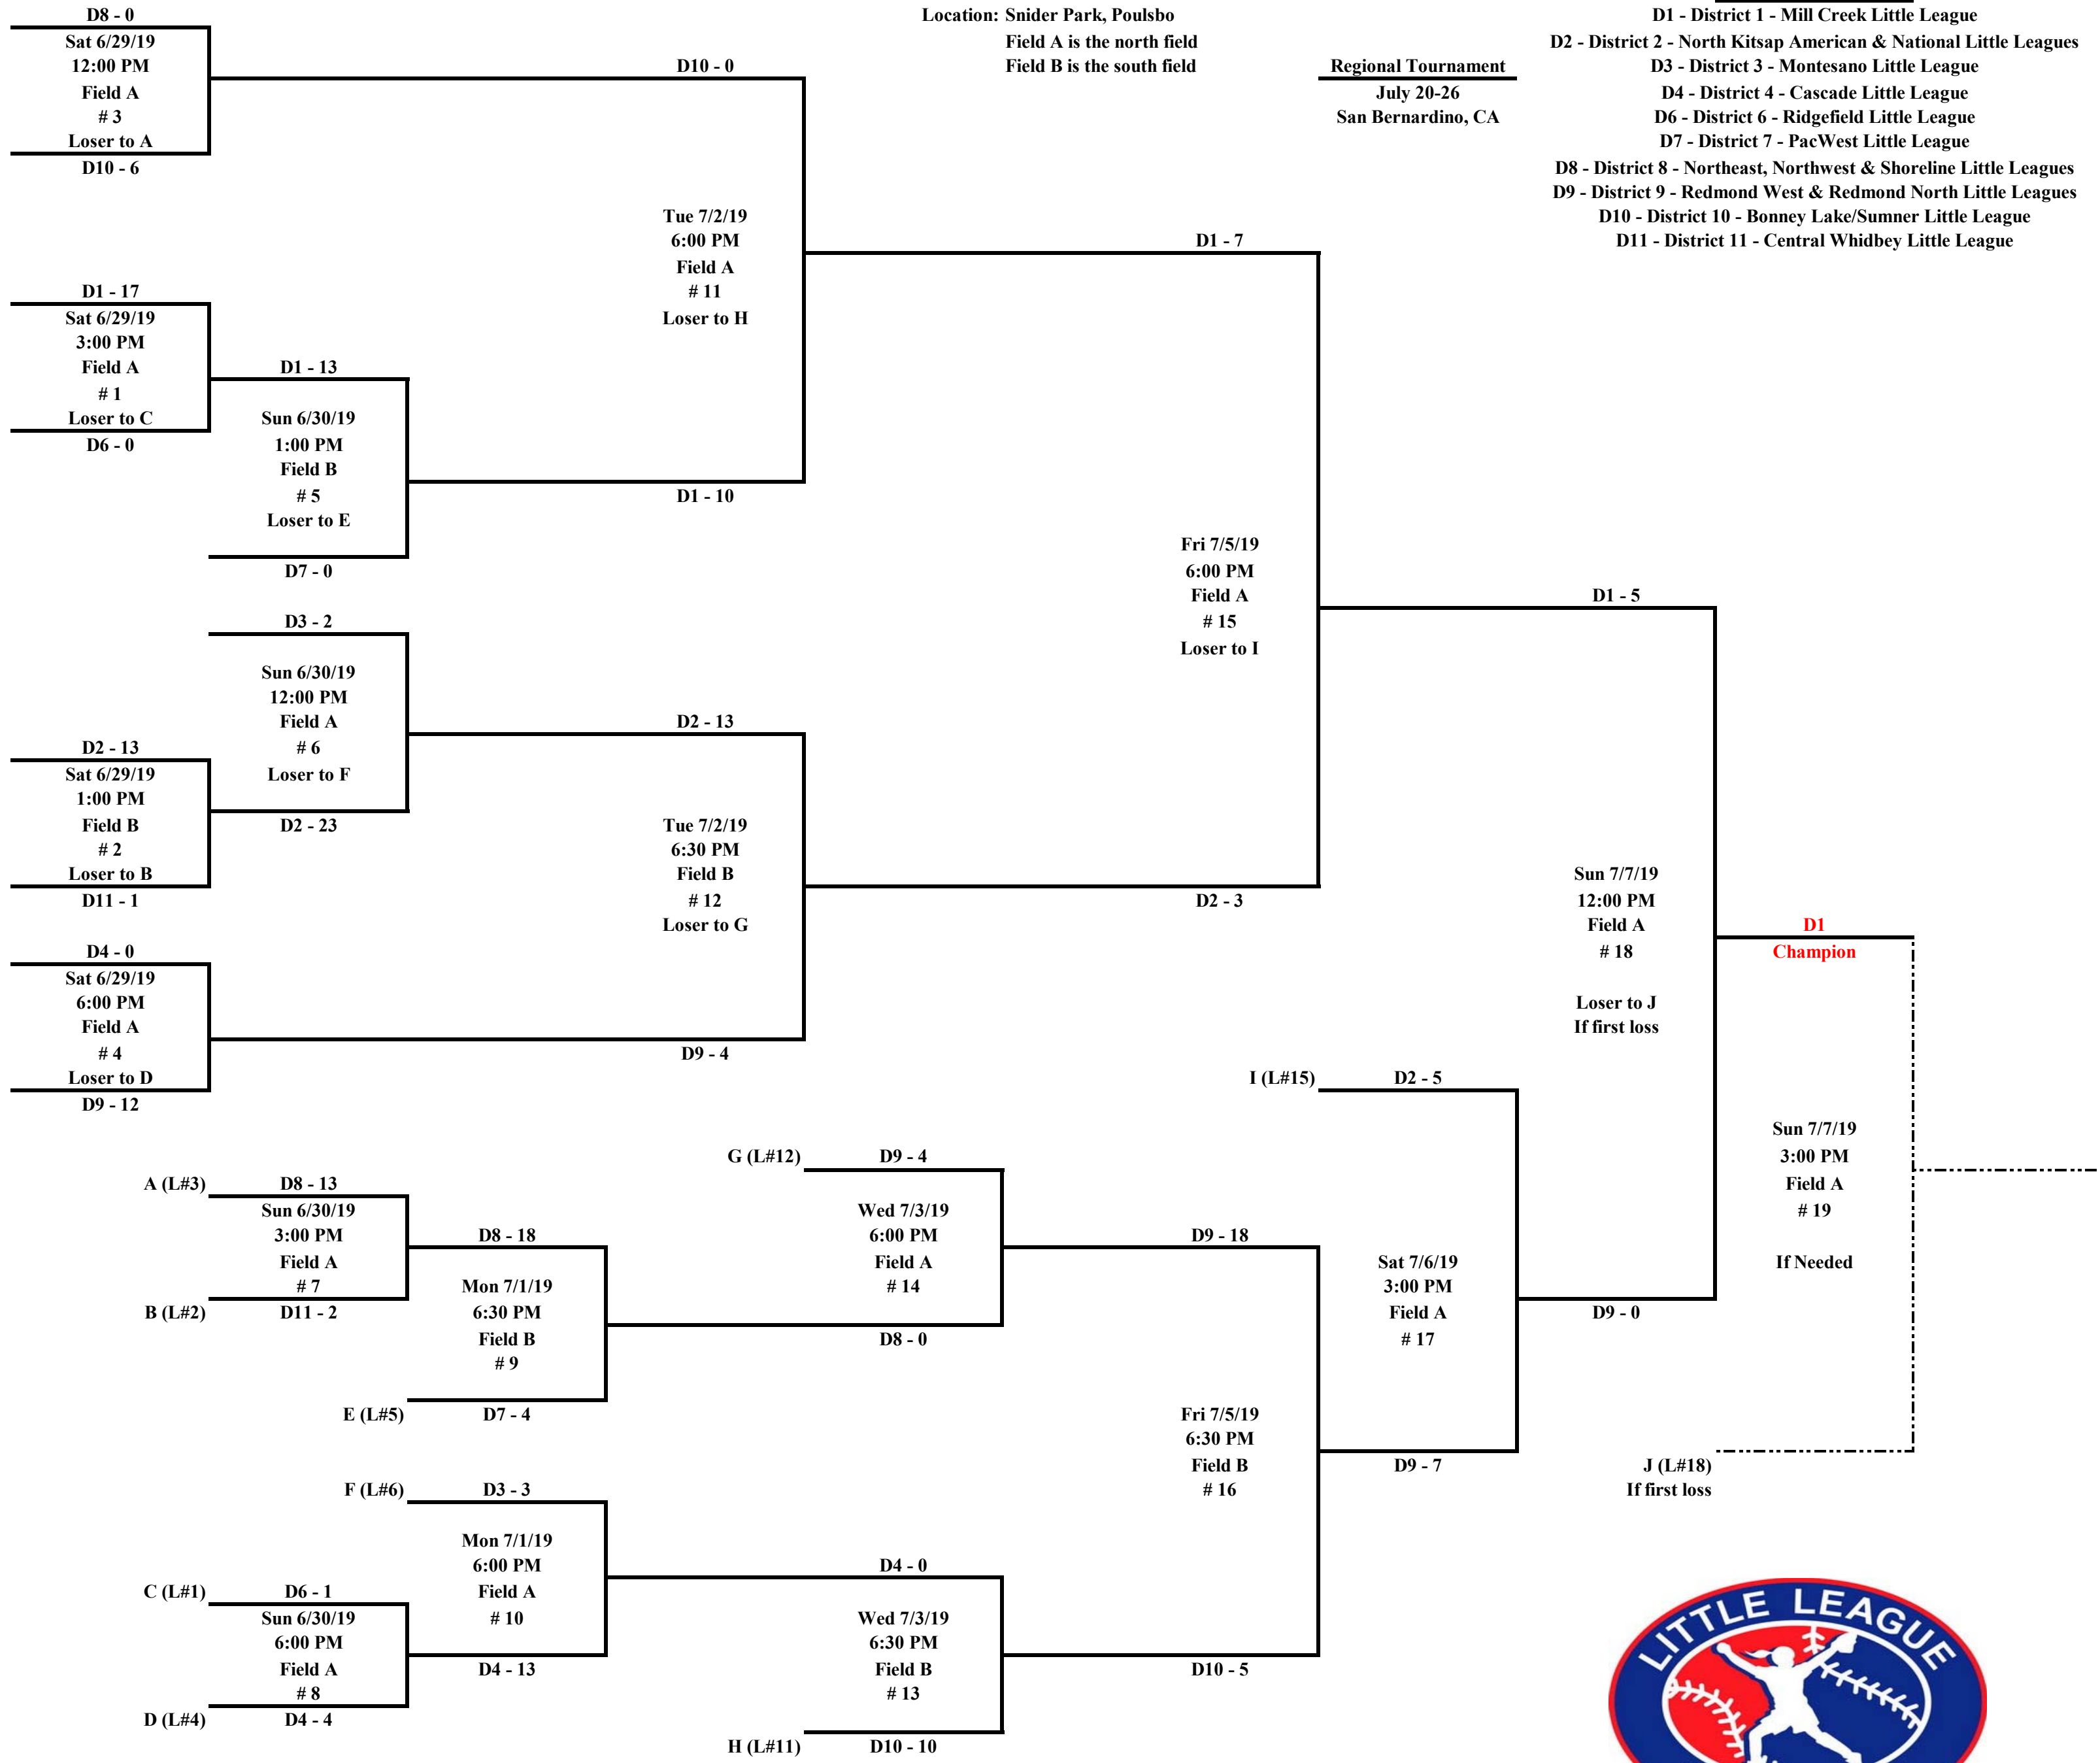

# State Major Girls Softball

Sat June 29, 2019	Sun June 30, 2019	Mon July 1, 2019	Tue July 2, 2019	Wed July 3, 2019	Thu July 4, 2019	Fri July 5, 2019	Sat July 6, 2019	Sun July 7, 2019	Sun July 7, 2019
----------------------	----------------------	---------------------	---------------------	---------------------	---------------------	---------------------	---------------------	---------------------	---------------------

Host: District 2 and North Kitsap Little Leagues  
 Location: Snider Park, Poulsbo  
 Field A is the north field  
 Field B is the south field

Regional Tournament  
 July 20-26  
 San Bernardino, CA

- Teams
- D1 - District 1 - Mill Creek Little League
  - D2 - District 2 - North Kitsap American & National Little Leagues
  - D3 - District 3 - Montesano Little League
  - D4 - District 4 - Cascade Little League
  - D6 - District 6 - Ridgefield Little League
  - D7 - District 7 - PacWest Little League
  - D8 - District 8 - Northeast, Northwest & Shoreline Little Leagues
  - D9 - District 9 - Redmond West & Redmond North Little Leagues
  - D10 - District 10 - Bonney Lake/Sumner Little League
  - D11 - District 11 - Central Whidbey Little League