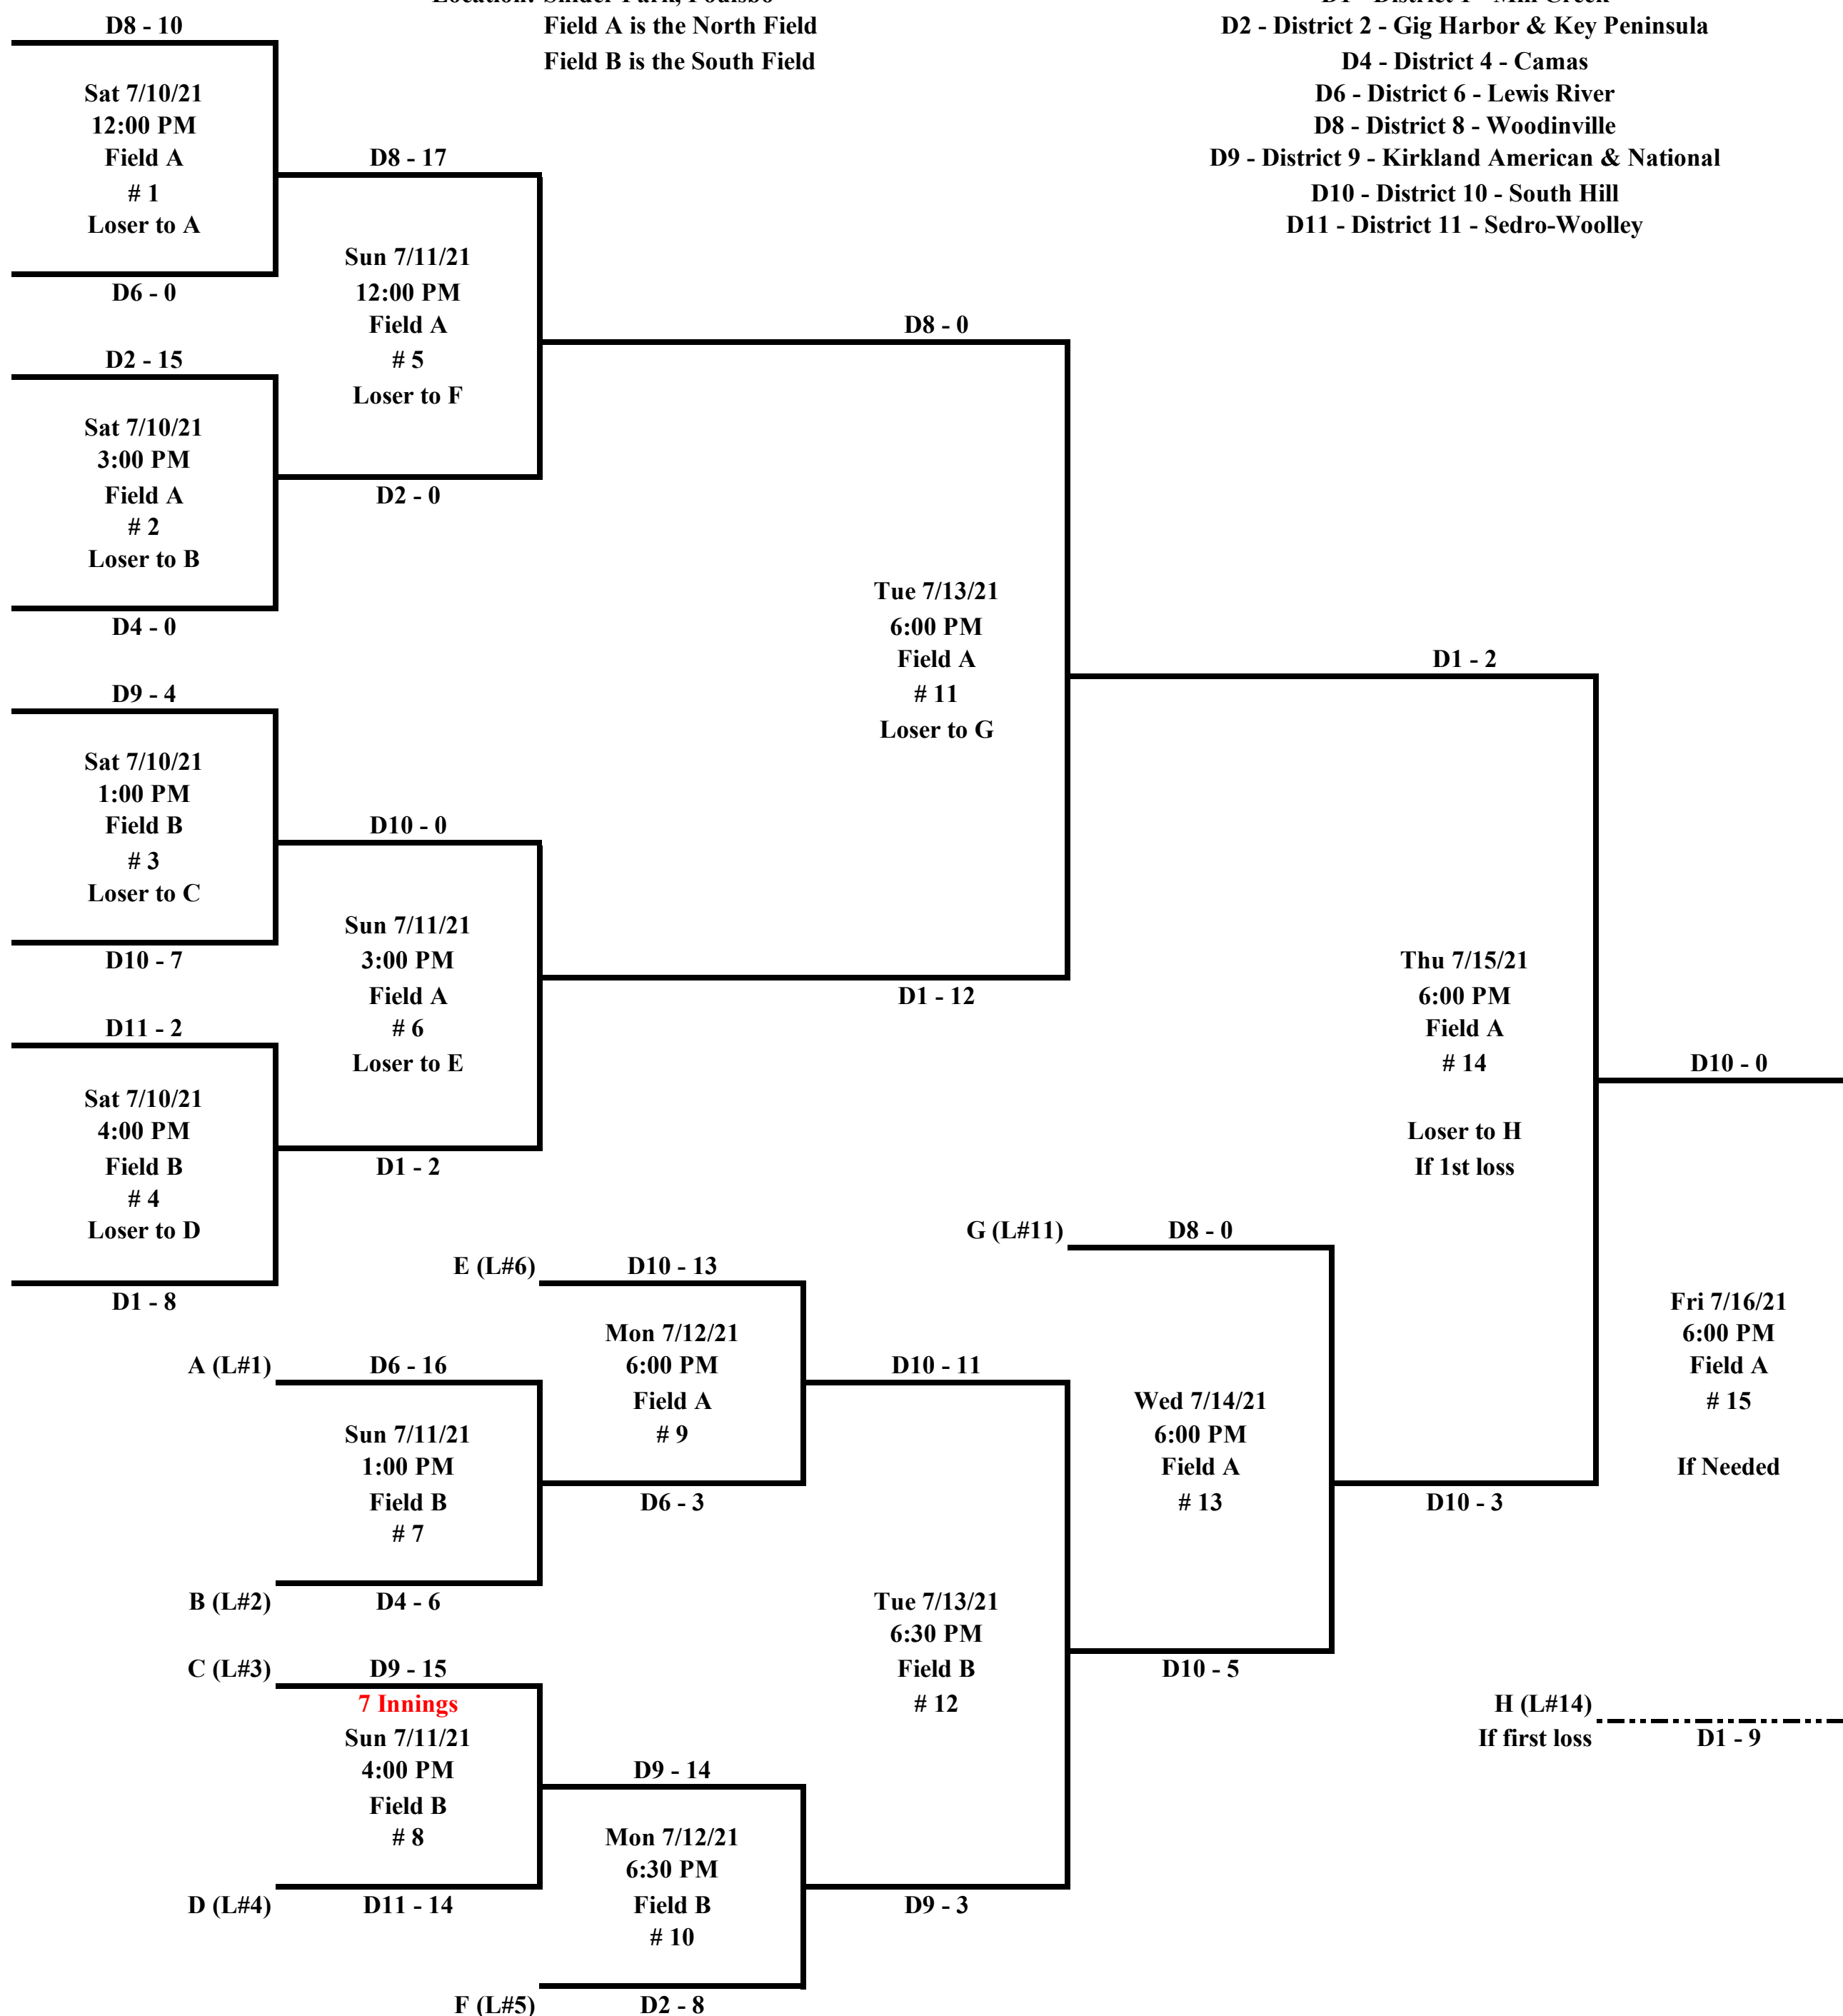

State 8-10 Girls Softball

Sat July 10, 2021	Sun July 11, 2021	Mon July 12, 2021	Tue July 13, 2021	Wed July 14, 2021	Thu July 15, 2021	Fri July 16, 2021
----------------------	----------------------	----------------------	----------------------	----------------------	----------------------	----------------------

Host: District 2 and North Kitsap Little League
 Location: Snider Park, Poulsbo
 Field A is the North Field
 Field B is the South Field

Teams
 D1 - District 1 - Mill Creek
 D2 - District 2 - Gig Harbor & Key Peninsula
 D4 - District 4 - Camas
 D6 - District 6 - Lewis River
 D8 - District 8 - Woodinville
 D9 - District 9 - Kirkland American & National
 D10 - District 10 - South Hill
 D11 - District 11 - Sedro-Woolley