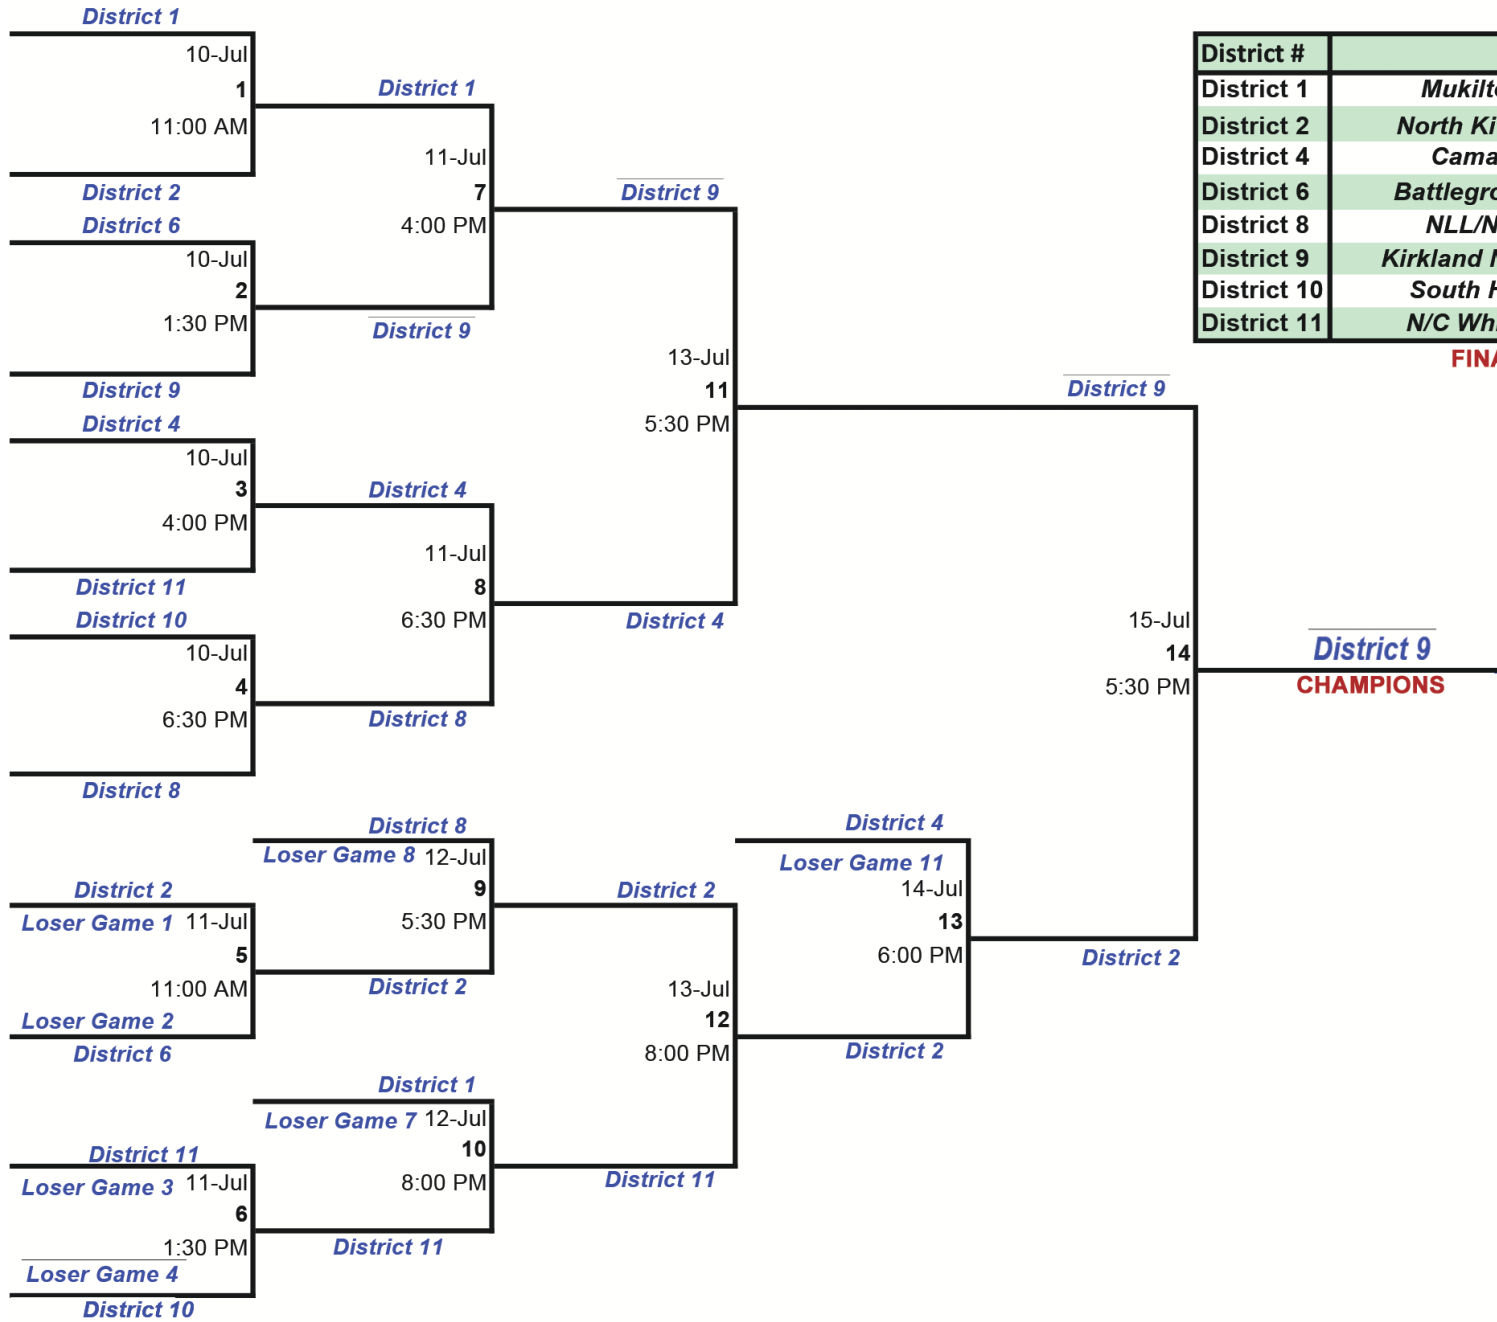

Junior Softball Washington State Tournament

Host: Washington District 4
Location: Columbia Little League

District #	League
District 1	Mukilteo Little League
District 2	North Kitsap Little League
District 4	Camas Little League
District 6	Battleground Little League
District 8	NLL/NBLL/NSLL/WLL
District 9	Kirkland N. - A. Little League
District 10	South Hill Little League
District 11	N/C Whidbey Island L. L.

FINAL

**District 9
CHAMPIONS**