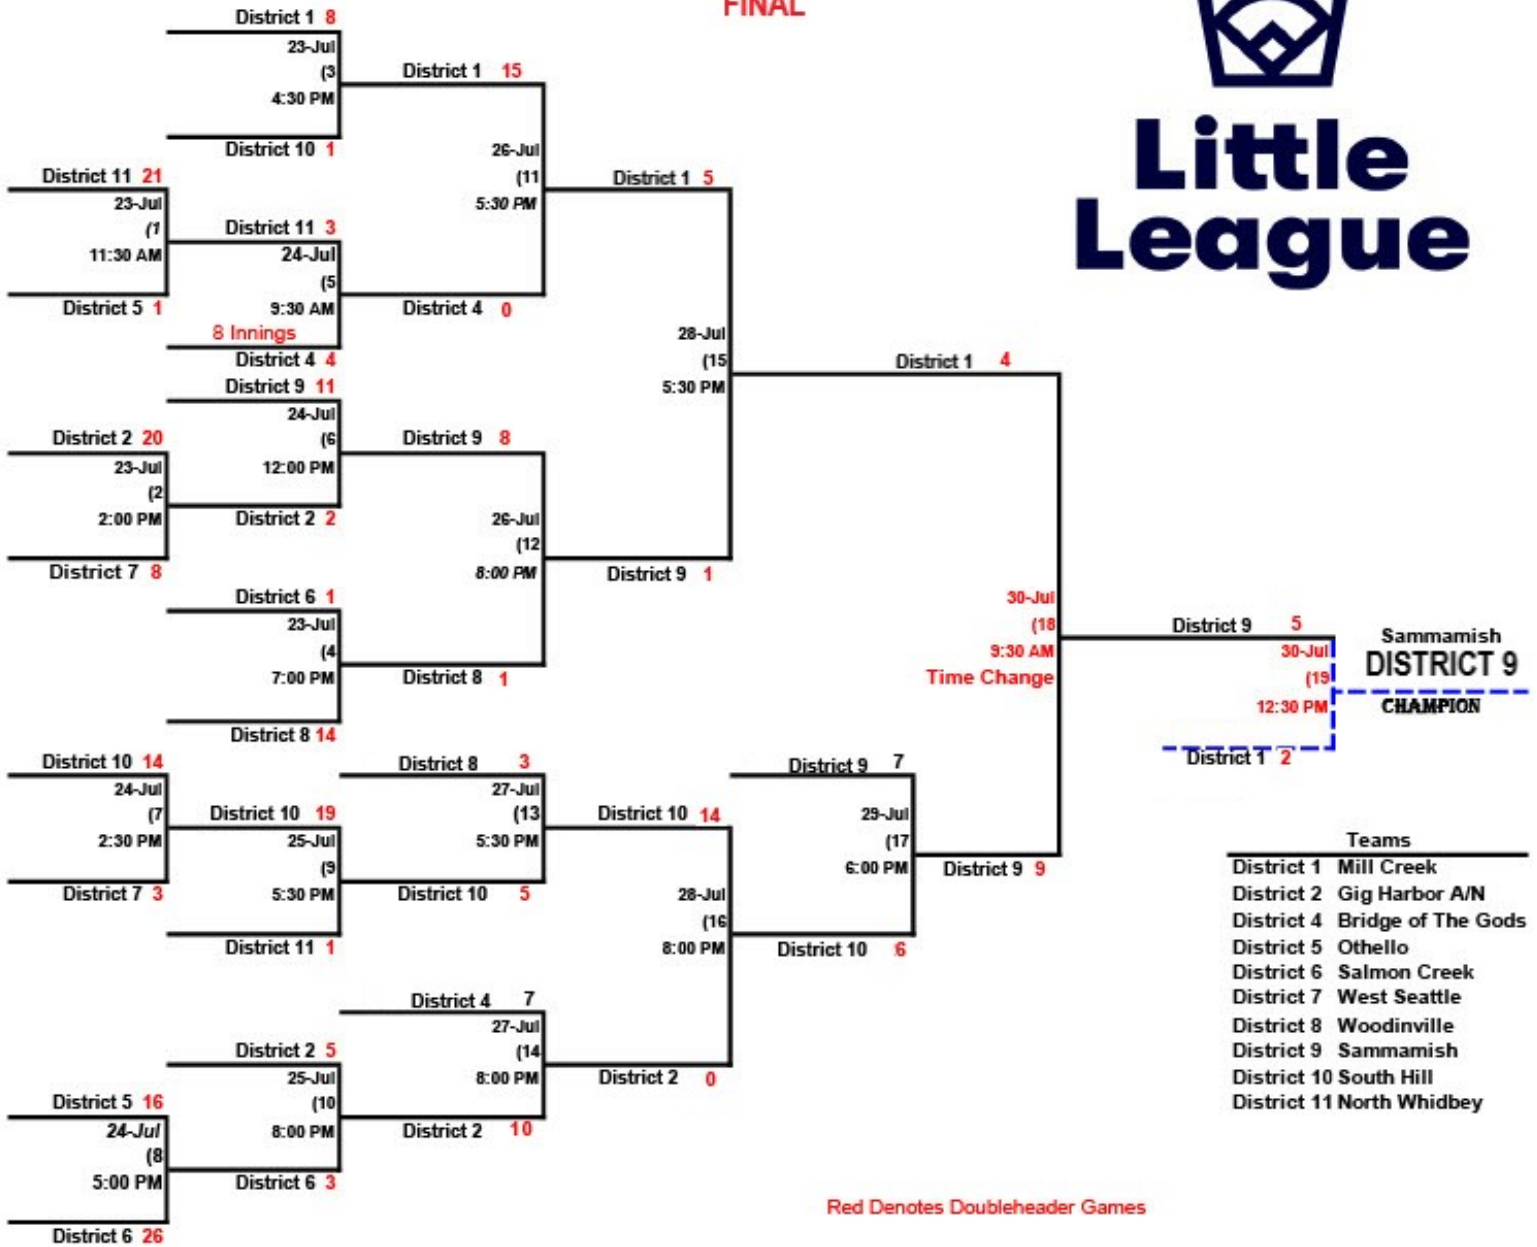

8-10 Girls Softball Washington State Tournament

Host: Washington District Four

Location: Columbia Little League

FINAL

Little League

Teams	
District 1	Mill Creek
District 2	Gig Harbor A/N
District 4	Bridge of The Gods
District 5	Othello
District 6	Salmon Creek
District 7	West Seattle
District 8	Woodinville
District 9	Sammamish
District 10	South Hill
District 11	North Whidbey

Follow Bracket @ www.littleleaguewa.org