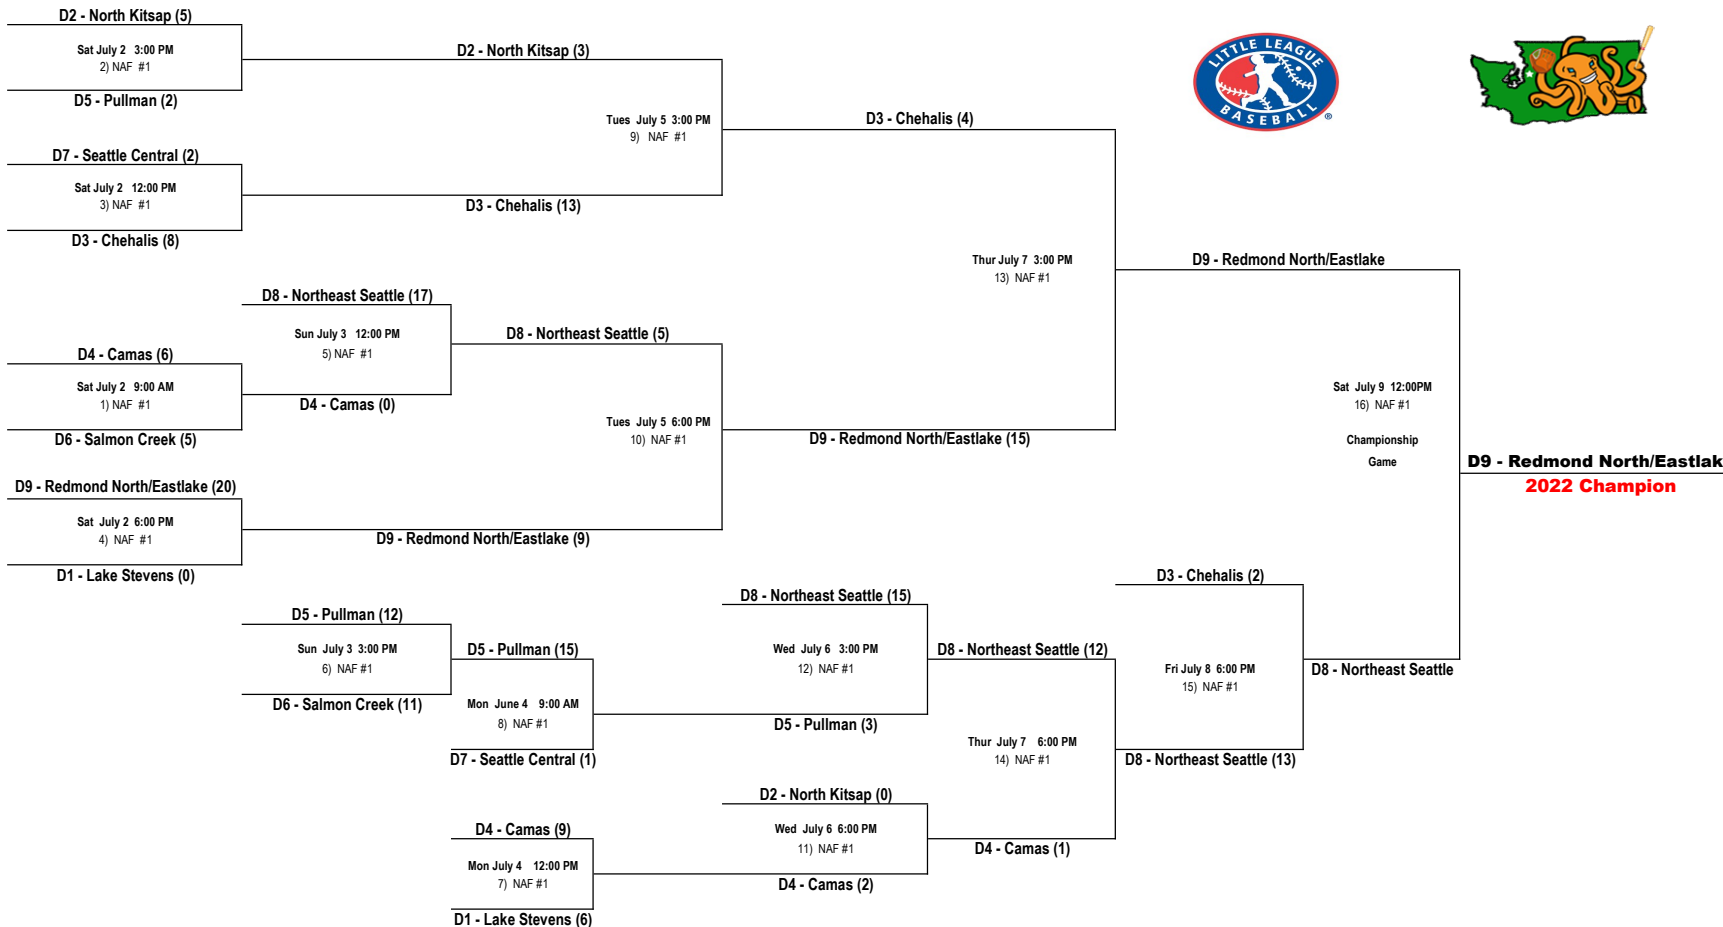

# 2022 Washington State Intermediate Baseball Tournament

Washington District 8  
Northshore Athletic Fields, Woodinville, WA

Sat July 2      Sun July 3      **Mon July 4**      Tue July 5      Wed July 6      Thurs July 7      Fri July 8      Sat July 9      Sun July 10

Champion  
To Regional  
July 21-28  
California