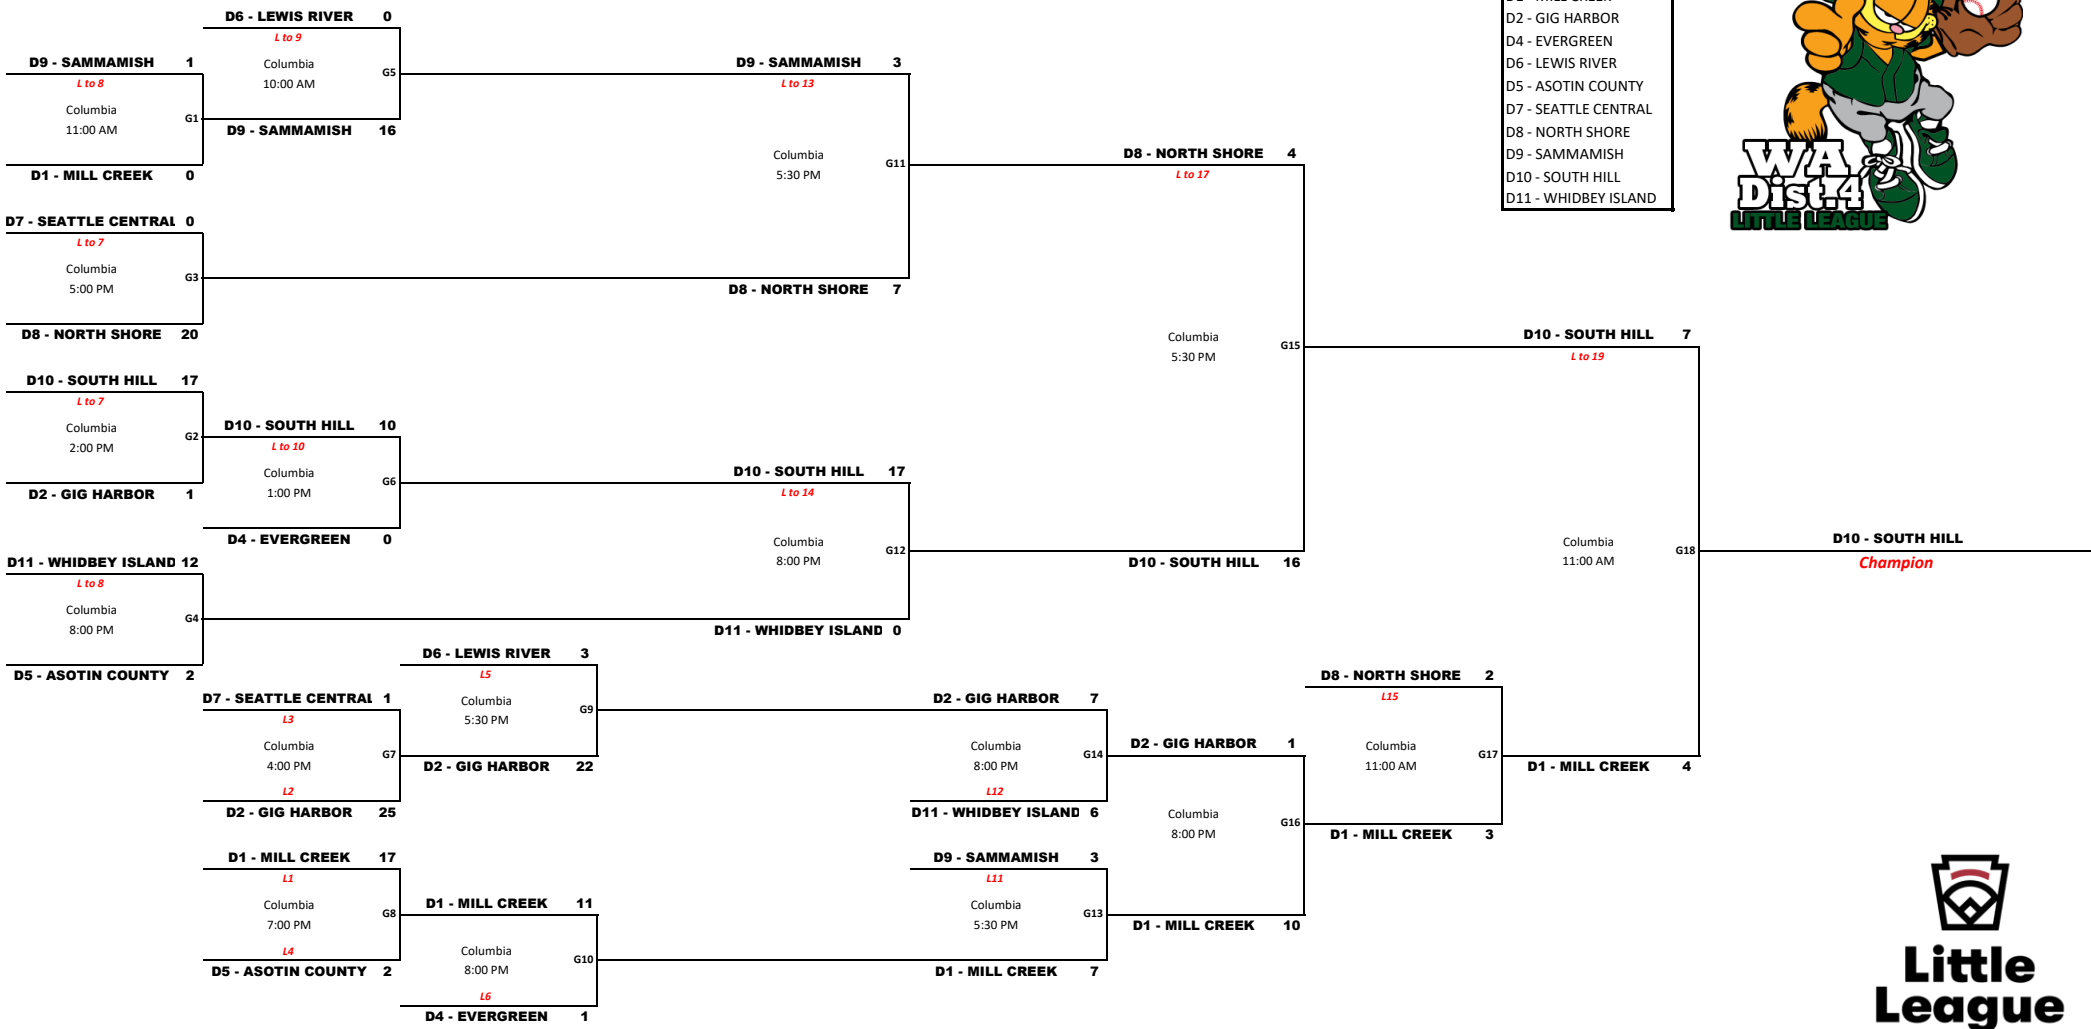

LITTLE LEAGUE SOFTBALL DIVISION 2023 WASHINGTON STATE TOURNAMENT COLUMBIA LITTLE LEAGUE

Saturday July 1	Sunday July 2	Monday July 3	Tuesday July 4	Wednesday July 5	Thursday July 6	Friday July 7	Saturday July 8	Sunday July 9

NO GAMES

Teams
D1 - MILL CREEK
D2 - GIG HARBOR
D4 - EVERGREEN
D6 - LEWIS RIVER
D5 - ASOTIN COUNTY
D7 - SEATTLE CENTRAL
D8 - NORTH SHORE
D9 - SAMMAMISH
D10 - SOUTH HILL
D11 - WHIDBEY ISLAND

All Managers Must Report to the Tournament Director 60 Minutes Prior to Game Time

HOSTED BY WASHINGTON DISTRICT 4